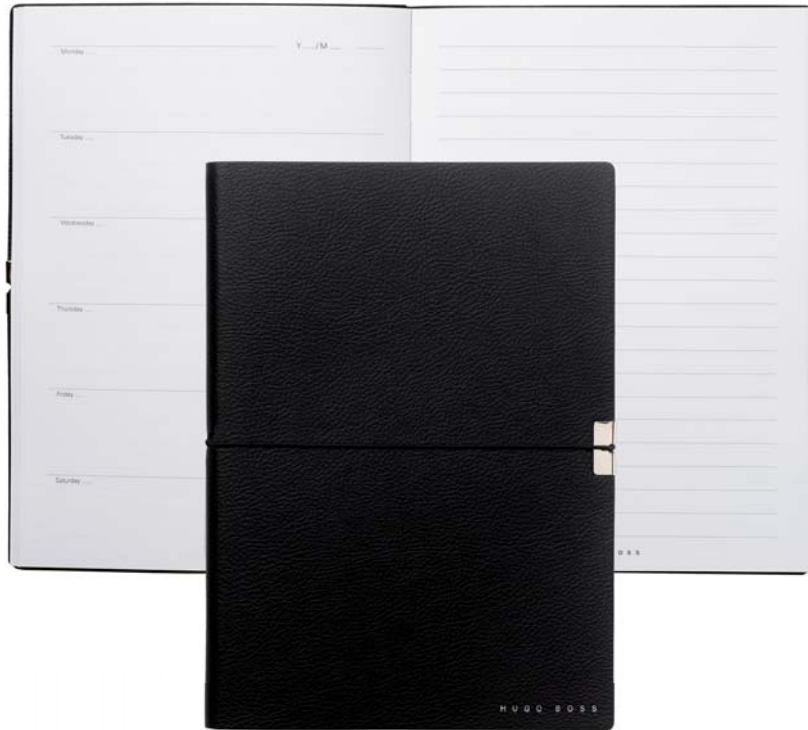

HNH956A - Storyline Agenda A5